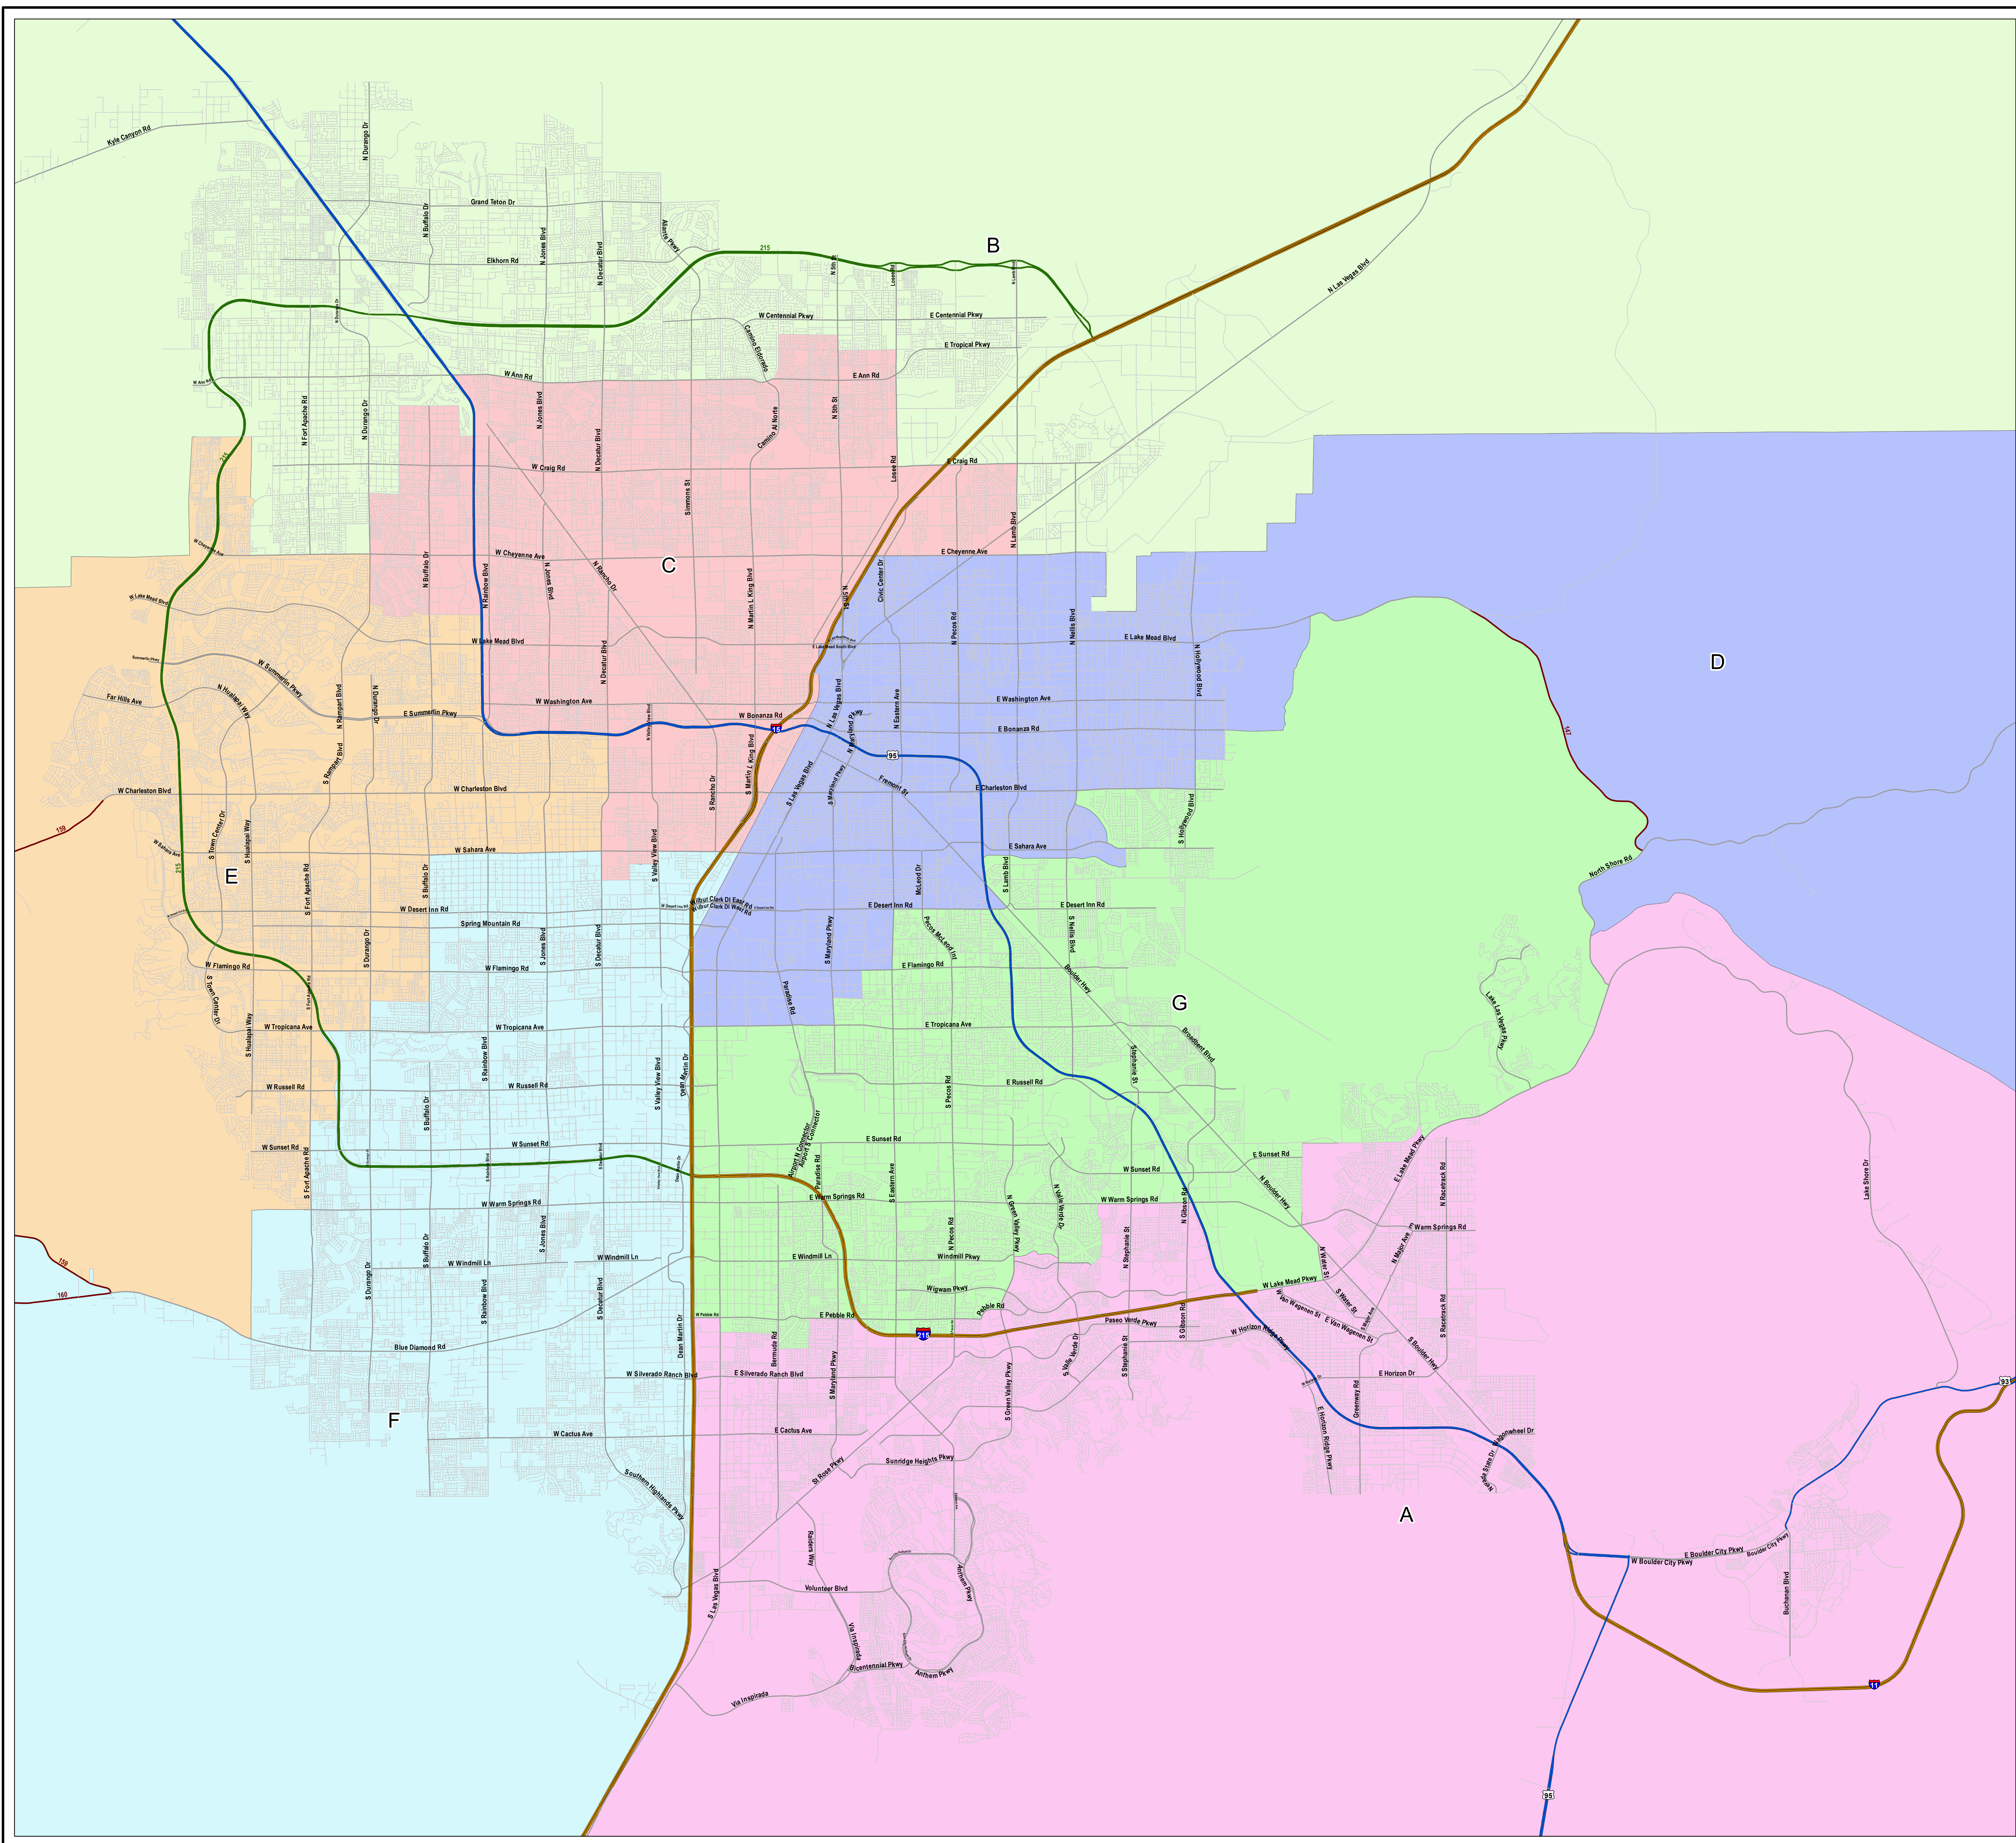

CLARK COUNTY SCHOOL TRUSTEE DISTRICTS METRO AREA

Clark County, Nevada

**ELECTION
DEPARTMENT**

Legend

- SCHOOL**
- A
 - B
 - C
 - D
 - E
 - F
 - G

1 inch = 5,208 feet
Date: 2/17/2022

Clark County
Vicinity Map - No Scale

This information is for display purposes only. No liability is assumed as to the accuracy of the data delineated herein.